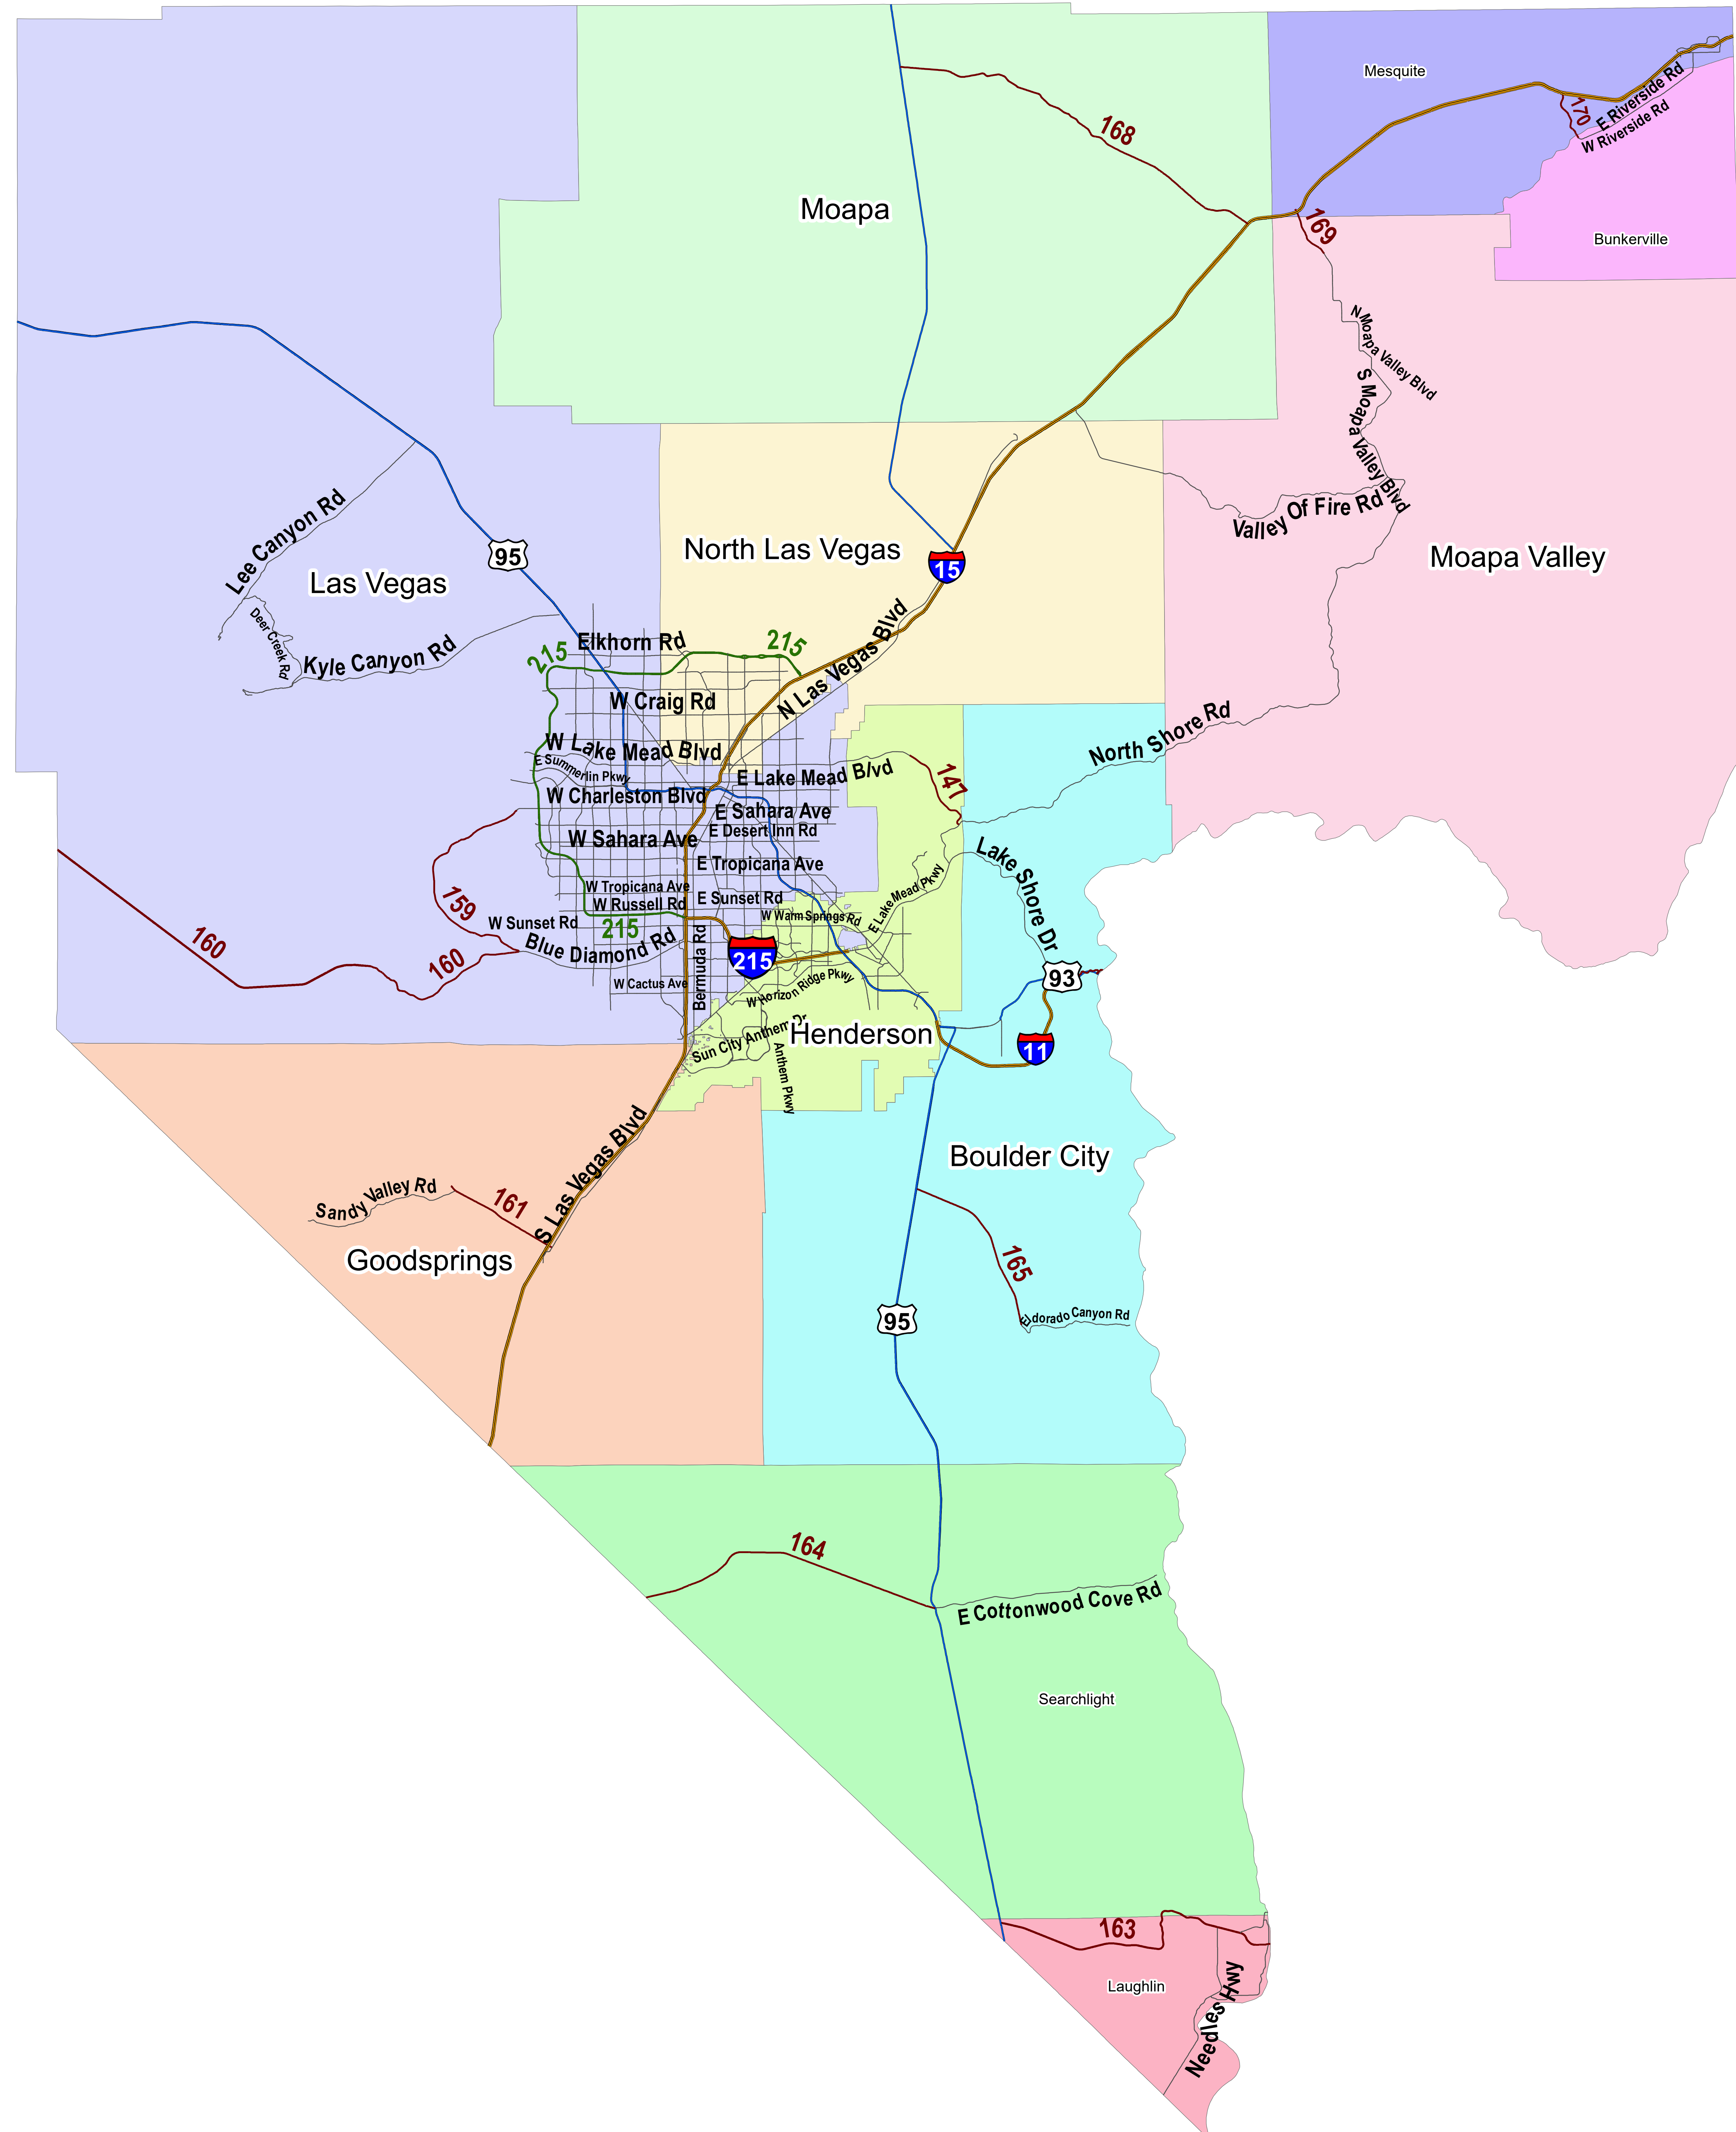

CLARK COUNTY TOWNSHIPS

Clark County, Nevada

ELECTION DEPARTMENT

Legend

TOWNSHIP

- BOC
- BUN
- GDS
- HEN
- LAS
- LGH
- MES
- MOA
- MVA
- NLV
- SCH

1 inch = 21,412 feet
Date: 2/17/2022

Clark County
Vicinity Map - No Scale